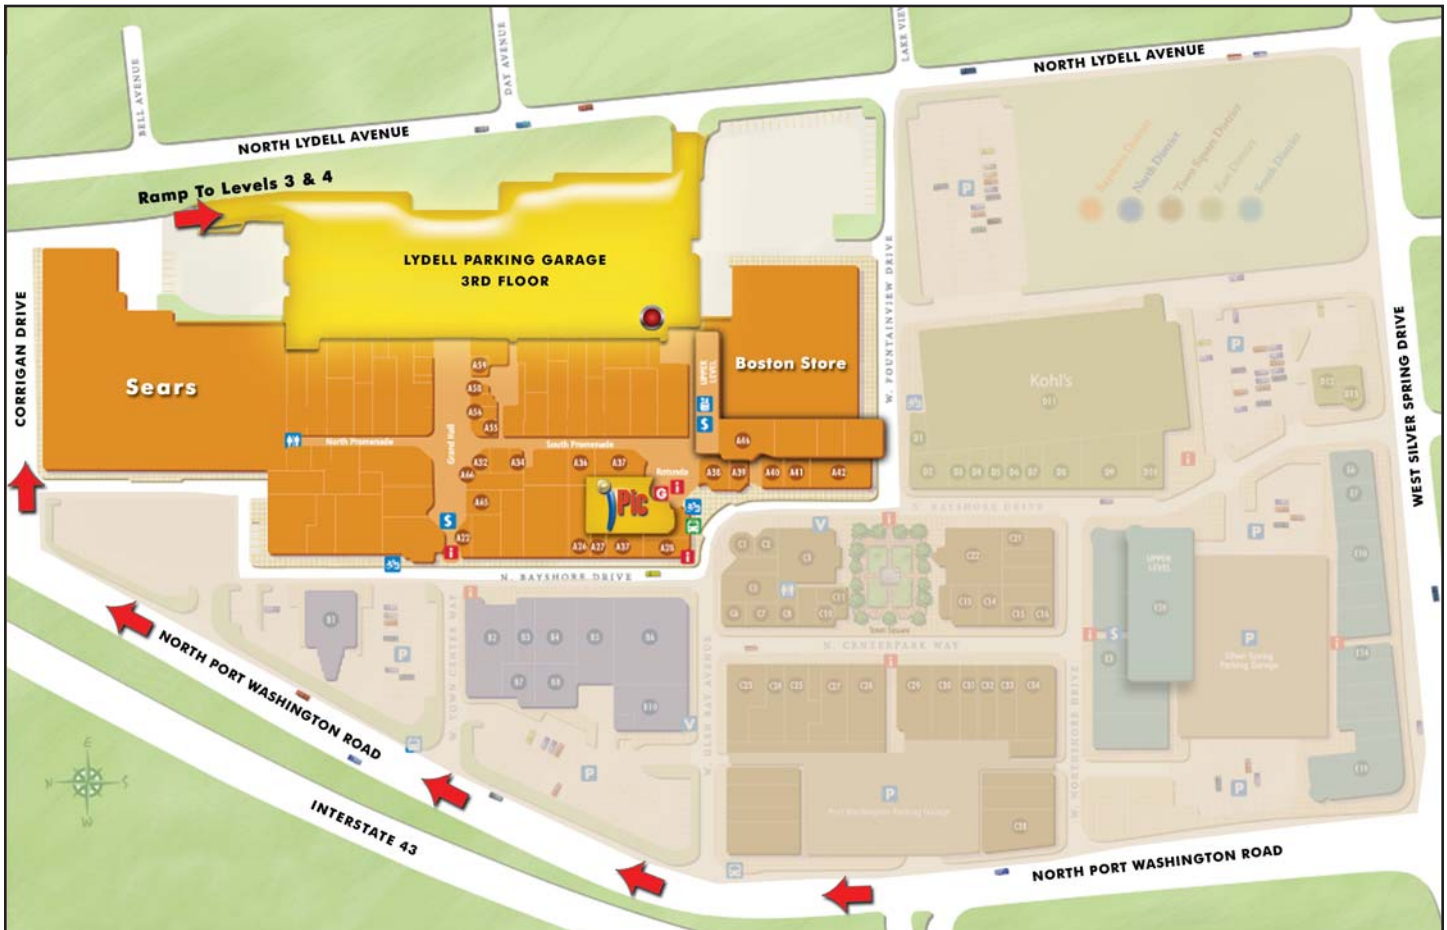

Parking at IPic

Whether you are going to our theaters, bowling, restaurant or bar, IPic's Parking is conveniently located on the 3rd level of the Lydell garage.

From The North:

Go South on I-43 to Silver Spring Drive Exit East. North on Port Washington Rd to Corrigan Drive East.

From the South:

Go North on I-43 to Exit #78 Silver Spring Drive. North on Port Washington Rd to Corrigan Drive East.

From The West:

Go East on Silver Spring Drive to Port Washington Road. North to Corrigan Drive East. Follow IPic Valet signs.

From the East:

Go West on Silver Spring Drive to Port Washington Rd. North on Port Washington Road. North to Corrigan Drive East.

The entrance to the 3rd level of the Lydell garage is behind Sears. Take the ramp directly to the 3rd level and follow the signs.